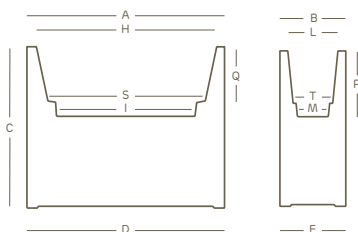

# kube tower

cassetta alta • high plant box | style collection

kit riserva d'acqua water reserve kit	rifinito a mano hand-finished	soluzione espositiva display solution	kit fissaggio a terra ground fixing kit	cassetta vaso abbinati matching plant box pot

LLDPE	100% recyclable	lightweight	antishock	U.V. resistant	-65° C + 85° C resistant

I valori riportati si riferiscono a quanto specificato nella scheda tecnica del produttore delle materie prime  
The values shown refer to the specifications in the technical sheet of the raw materials producer

Disponibile kit riserva d'acqua  
Water reserve kit available

versioni disponibili • available versions

kube tower lampada cassetta • light plant box

art.	size	A	B	C	D	E	H	I	L	M	P	Q	S	T											
2825	70	70,0	30,0	90,0	70,0	30,0	63,0	49,5	23,0	14,0	26,5	20,0	53,0	20,0	L 29,0	A4327	2 x A4629	1							

Le misure sono espresse in centimetri  
Measures are understood in centimeters